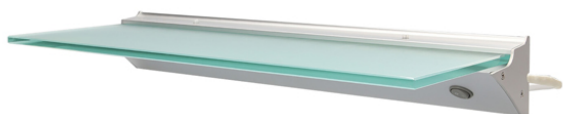

PRODUCT SHEET

Description:

ALU. Shelf 450mm, Anodized, White LED, With 8mm Glass Plate

Item number:

22.02.710-0

Units	Box	Carton	HS Code	Barcode
Pcs.	1	1	9405119090	
				5704866080347

LxFxSxH

450 x 175 x 70 x 65 mm