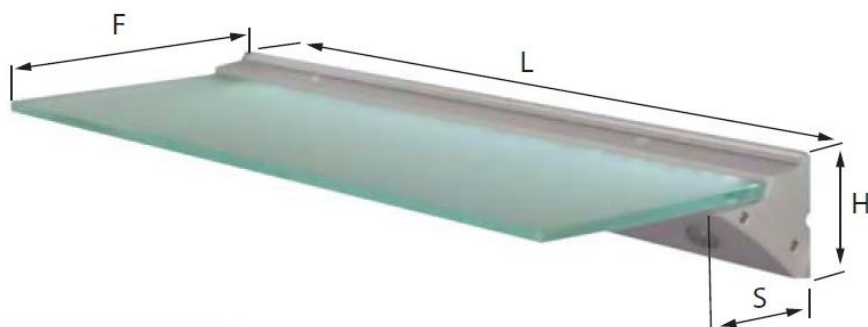

PRODUCT SHEET

Description:

ALU. Shelf 450mm, Anodized, White LED, With 8mm Glass Plate

Item number:

22.02.710-0

Units	Box	Carton	HS Code	Barcode
Pcs.	1	1	9405119090	
				5704866080347

LxFxSxH

450 x 175 x 70 x 65 mm